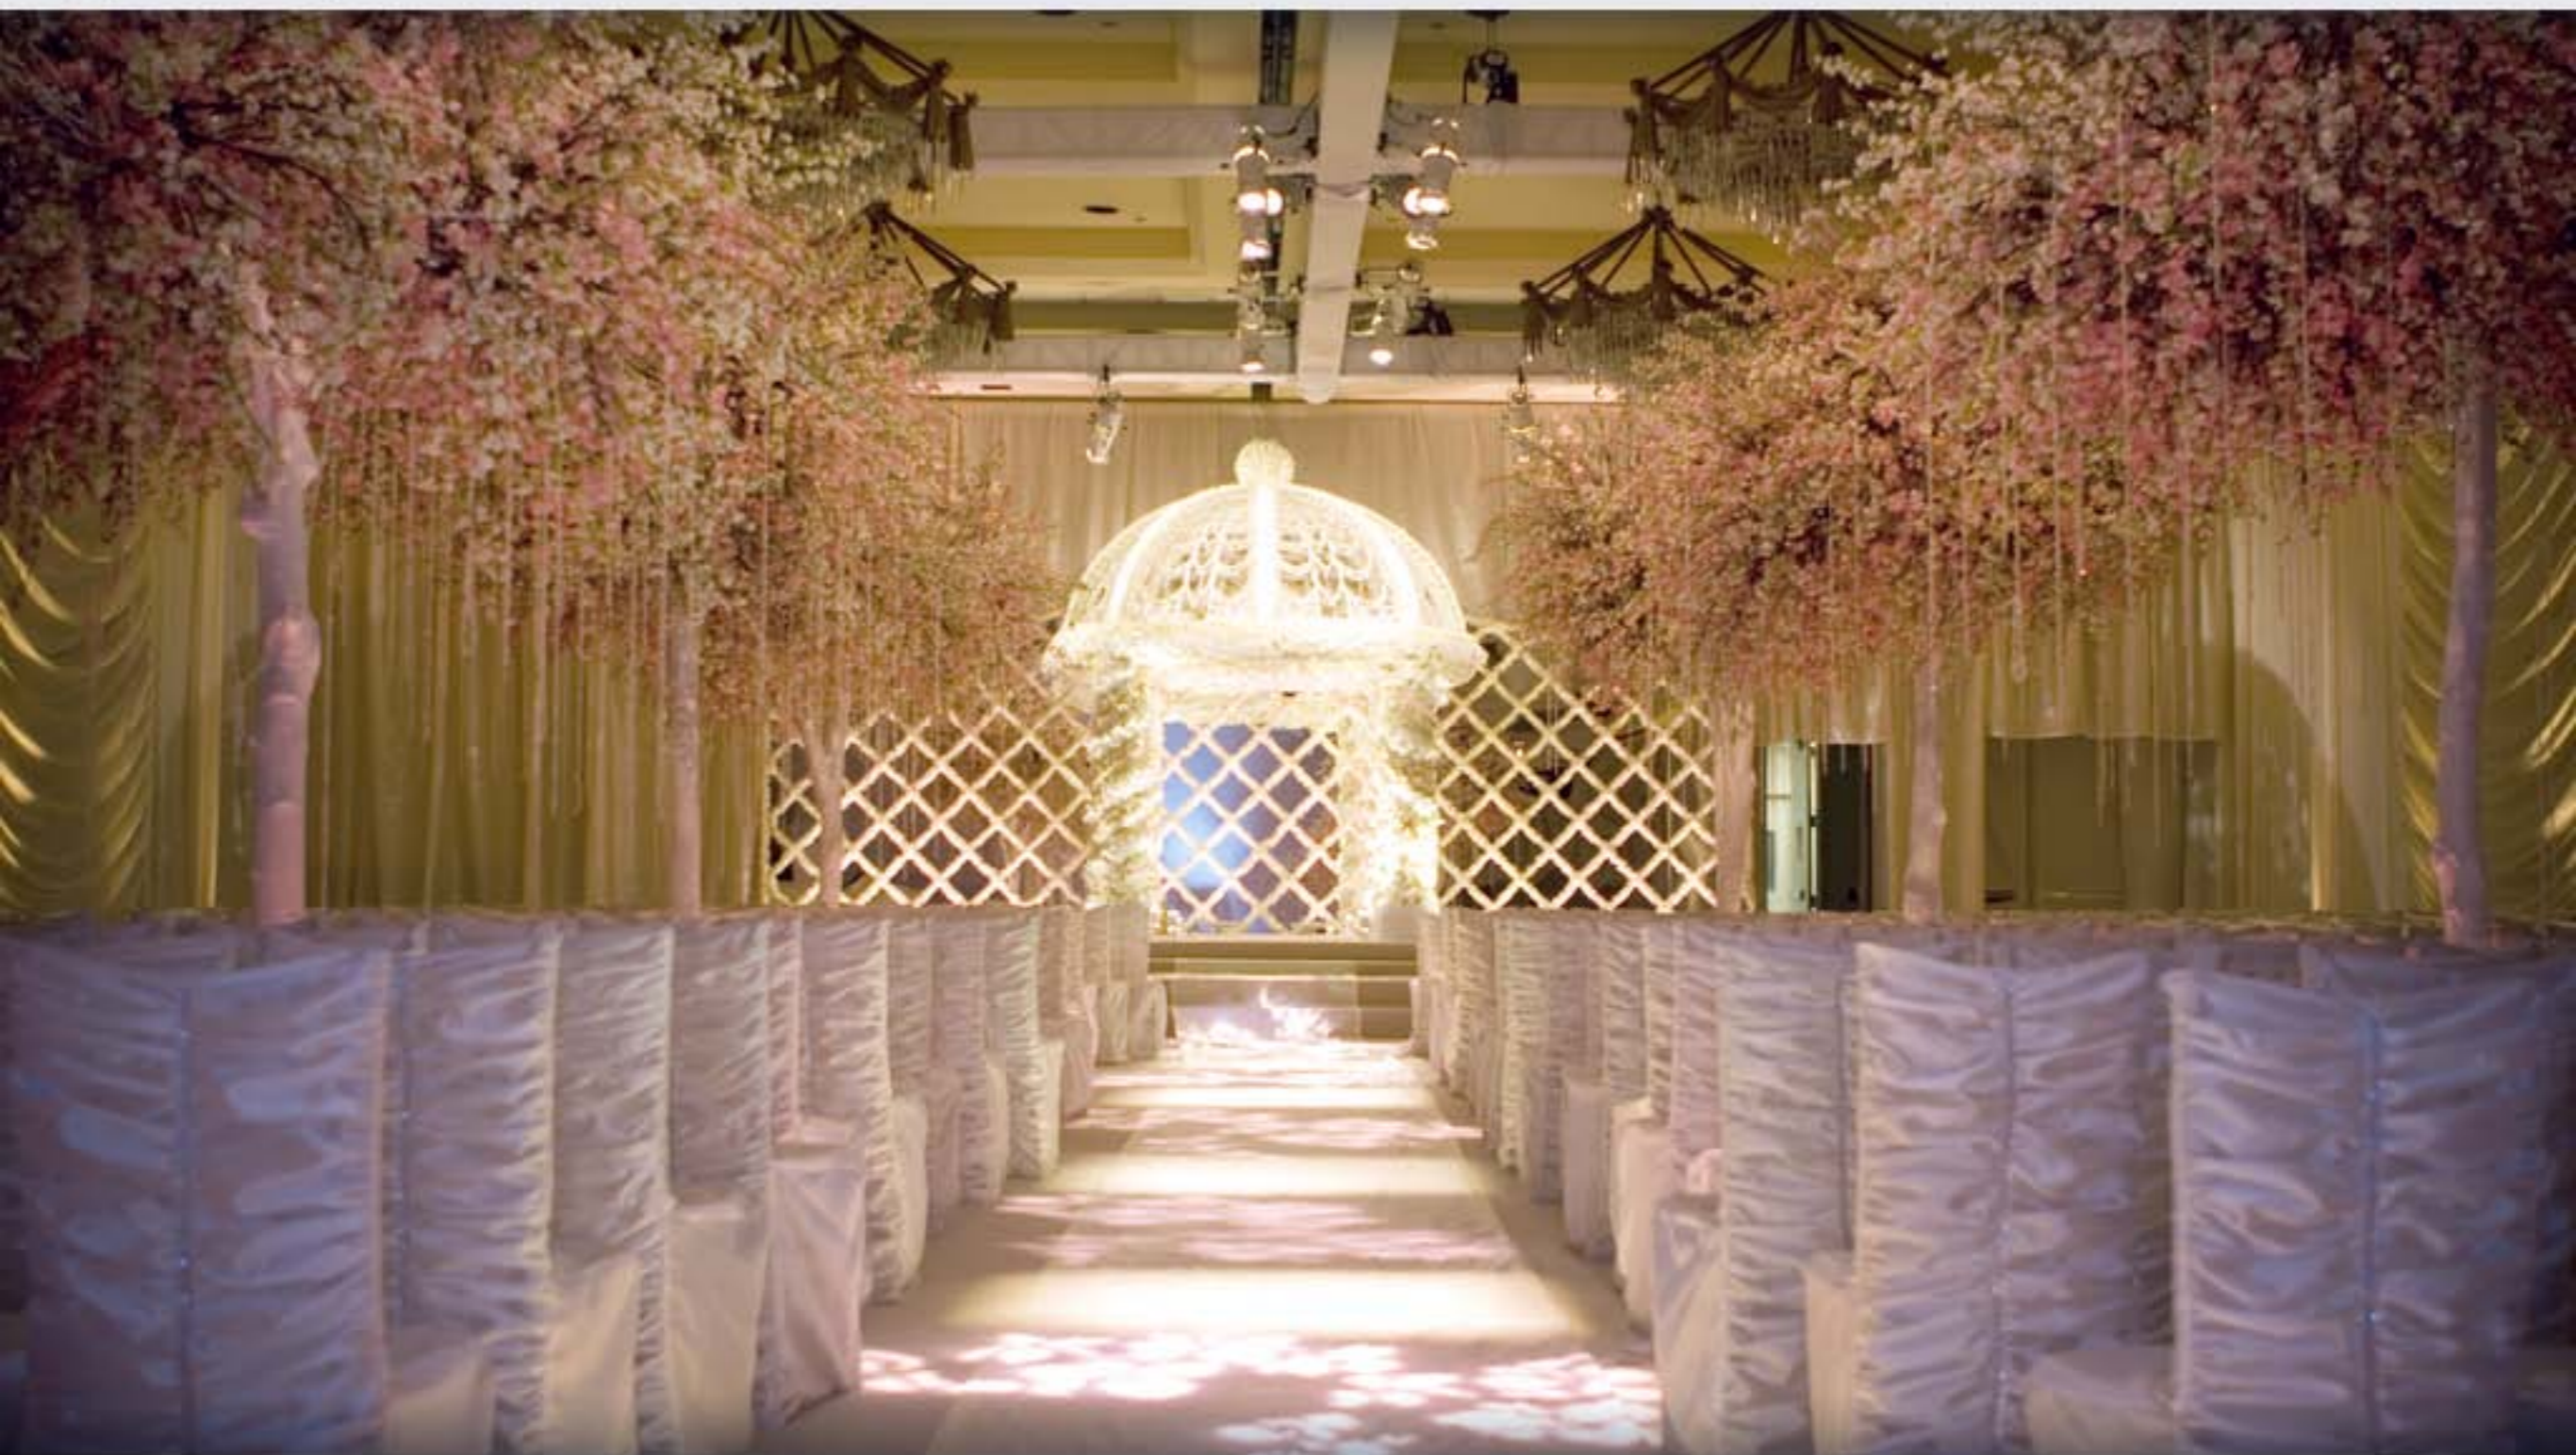

5.50 Each

BREEZE

Hyatt Regency Century Plaza's award-winning Los Angeles restaurant serves seasonal California cuisine and the freshest sushi.

[OUR MENU](#)

SLIDE SHOW

ROOM AMENITIES

ROOM OVERVIEW

ROOM LAYOUTS

Double Double

SLIDE SHOW

MENUS

Outdoor Wedding Green Circle

Los Angeles Ballroom

Los Angeles Ballroom

1 of 20

Your Wedding at
Hyatt Regency Century Plaza