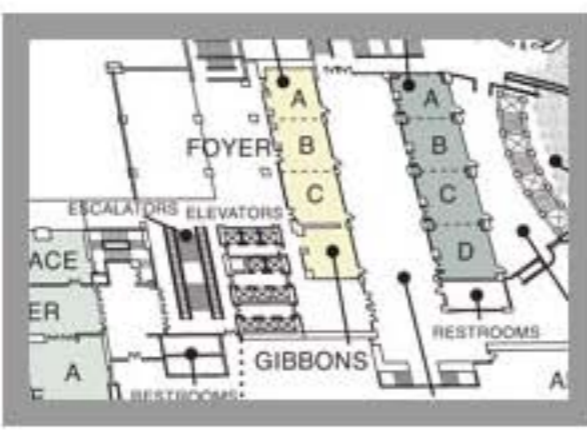

PRESENTATIONS

DESTINATION

HOLLYWOOD

AMENITIES

Spa, fitness, pool and more.

FLOOR PLANS

Over 100,000 sq. ft. of meeting space.

LOCATION

[MEETINGS](#)

[WEDDINGS](#)

[AMENITIES](#)

SLIDE SHOW | ROOMS | DINING | MEETINGS | WEDDINGS | AMENITIES

Capacity Chart

SMALL & LARGE MEETINGS
Capacities & Floor plans

CAPACITY CHART

Room Name	Room Dimensions L x W x H	Sq Ft	Banquet	Reception	Theater	Classroom	Boardroom	U-Shape	Exhibit 8' x 10'	Exhibit 10' x 10'
-----------	------------------------------	-------	---------	-----------	---------	-----------	-----------	---------	---------------------	----------------------