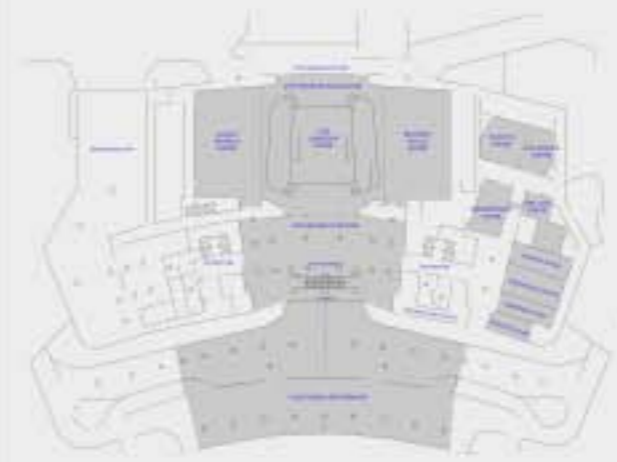

FLOOR PLANS

California Level

Plaza Level