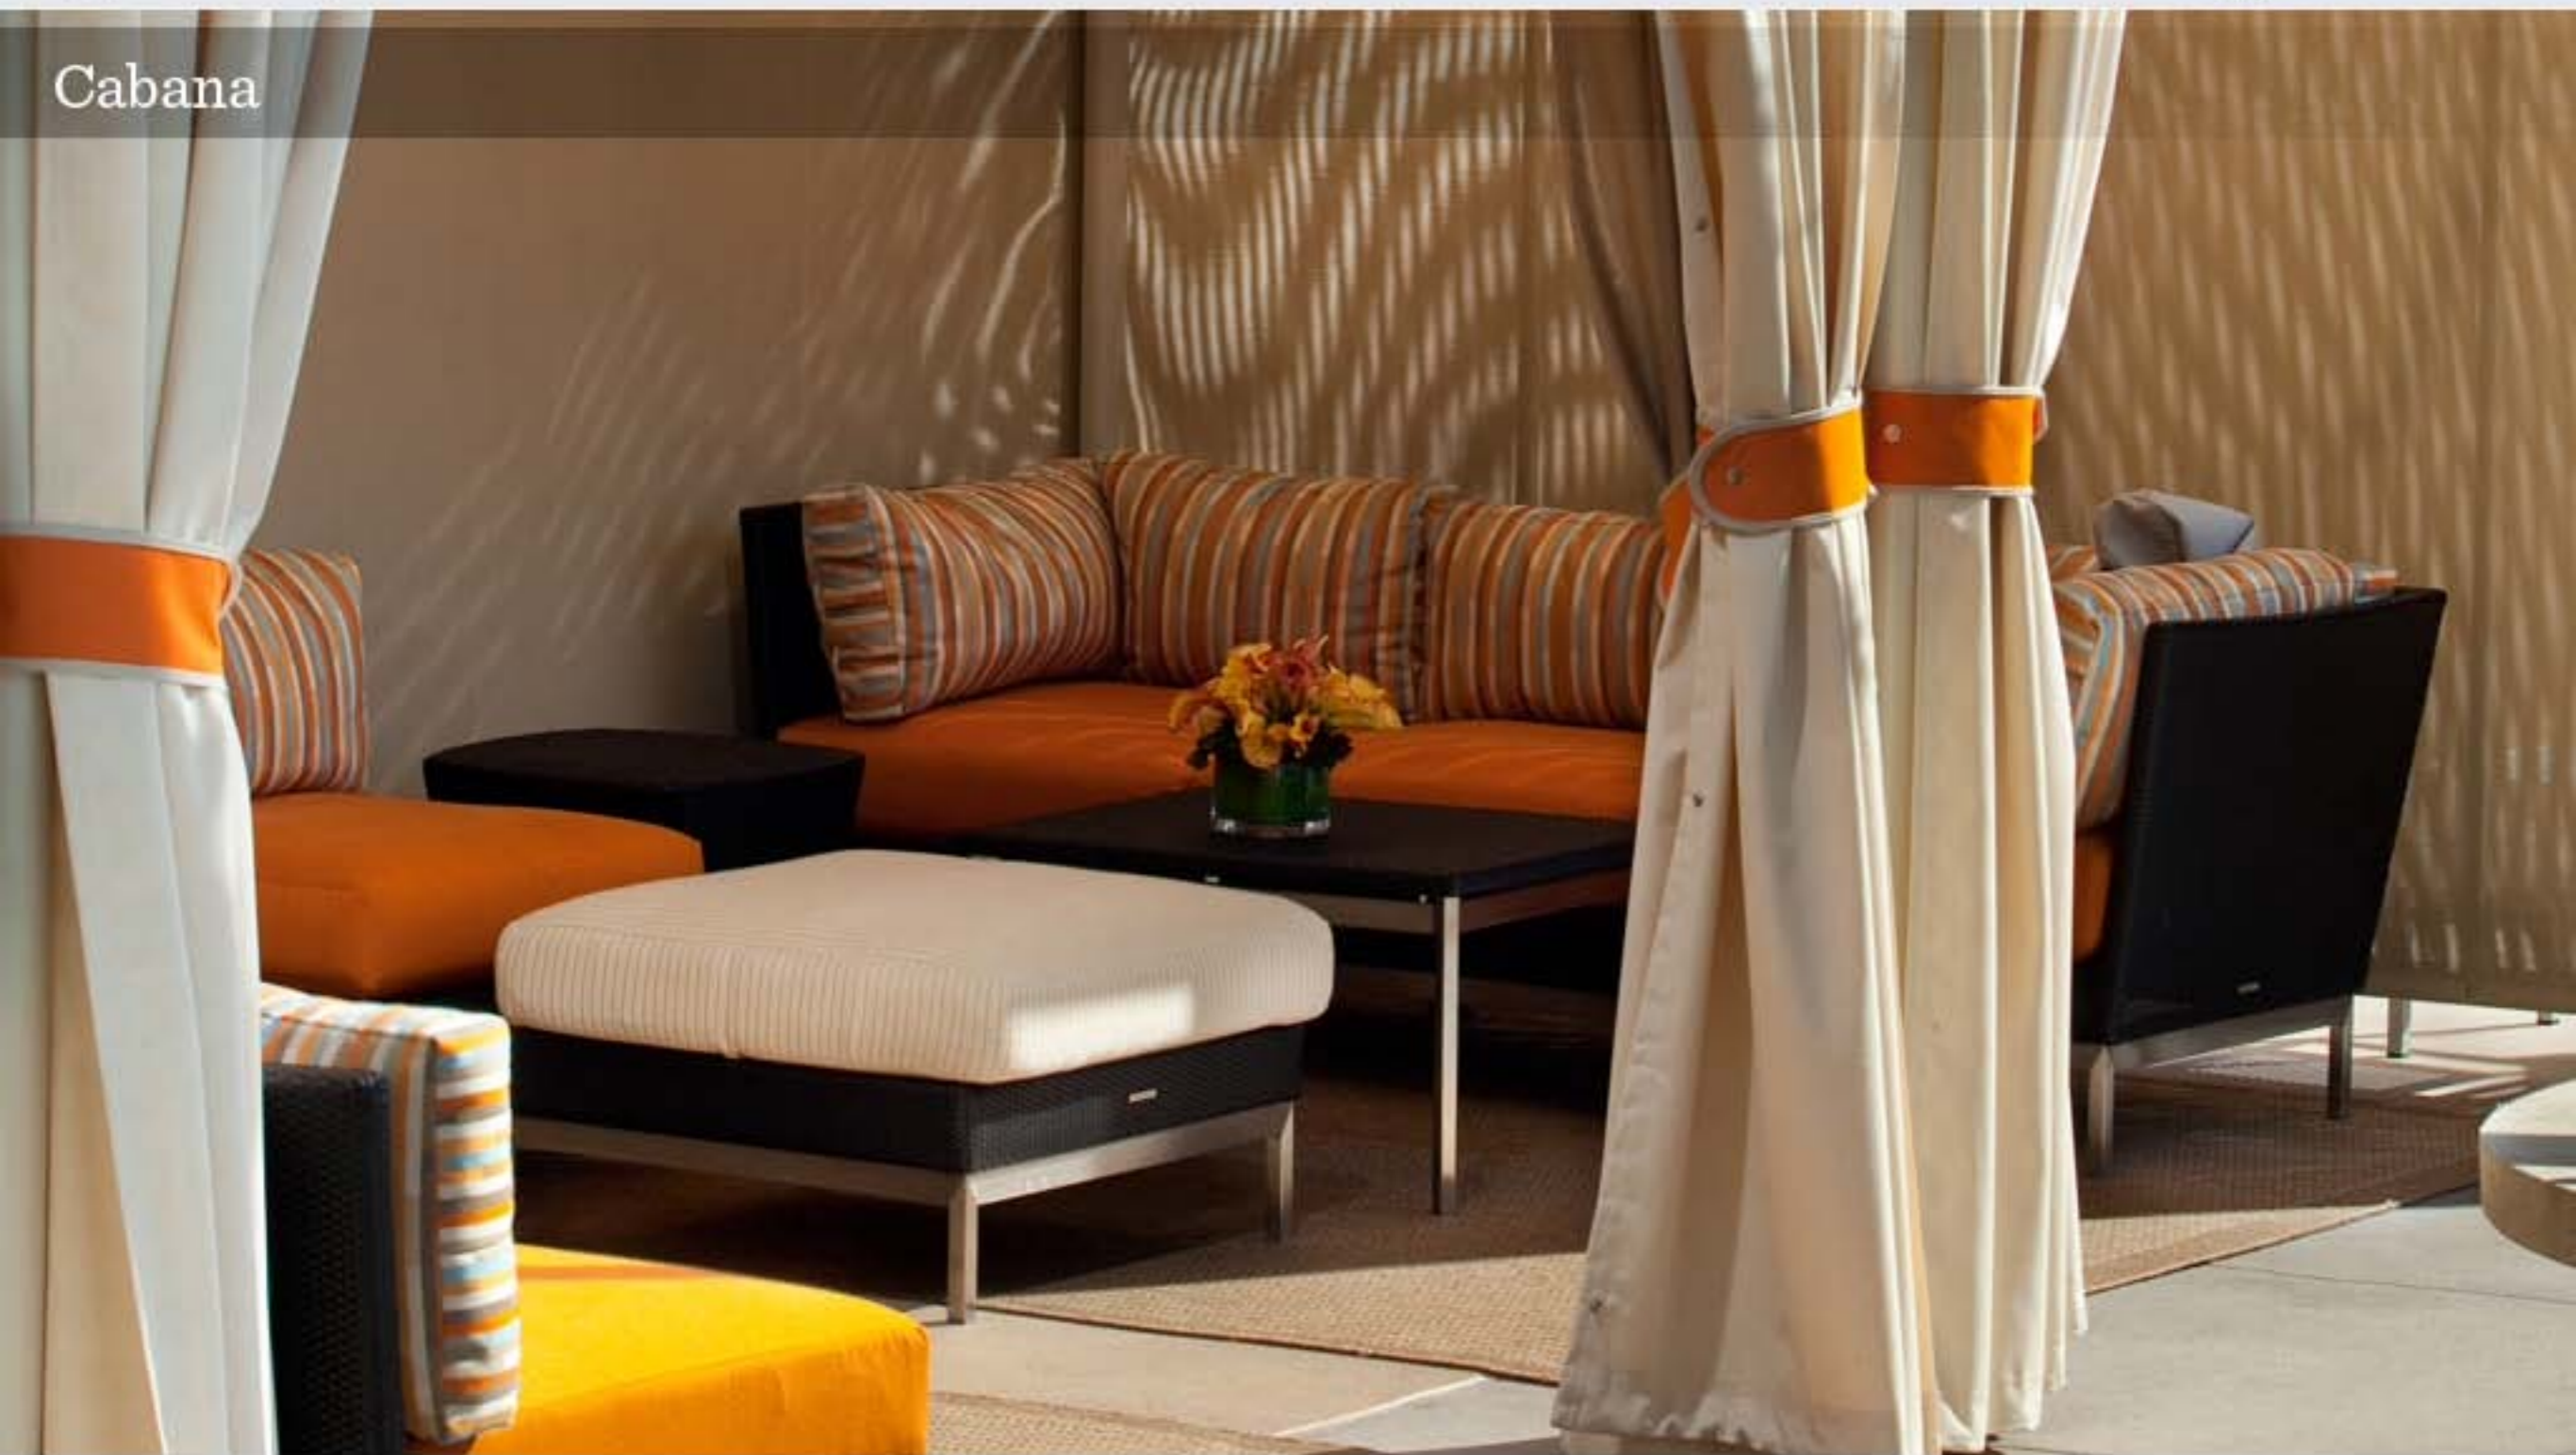

Breeze

0:30

-1:56

Hollywood Sign

Rodeo Drive

Reflecting Pools

Cabana

All guestrooms offer:

- Hyatt Grand Bed
- 32" LCD flat-screen HD television
- In-room movies and cable television
- State-of-the-art high-speed Internet access (wired & wireless)
- Individual climate control
- Three telephones (one cordless and one in bathroom) with voicemail
- Deluxe Portico bath amenities
- Oversized bath towels
- Private bar
- In-room safe
- iHome stereo equipment with AM/FM clock radio
- Bose CD player, AM/FM clock radio (Regency Club Level)
- Hairdryer
- Refrigerated in-room refreshment center
- 24-hour private dining
- Iron and ironing board